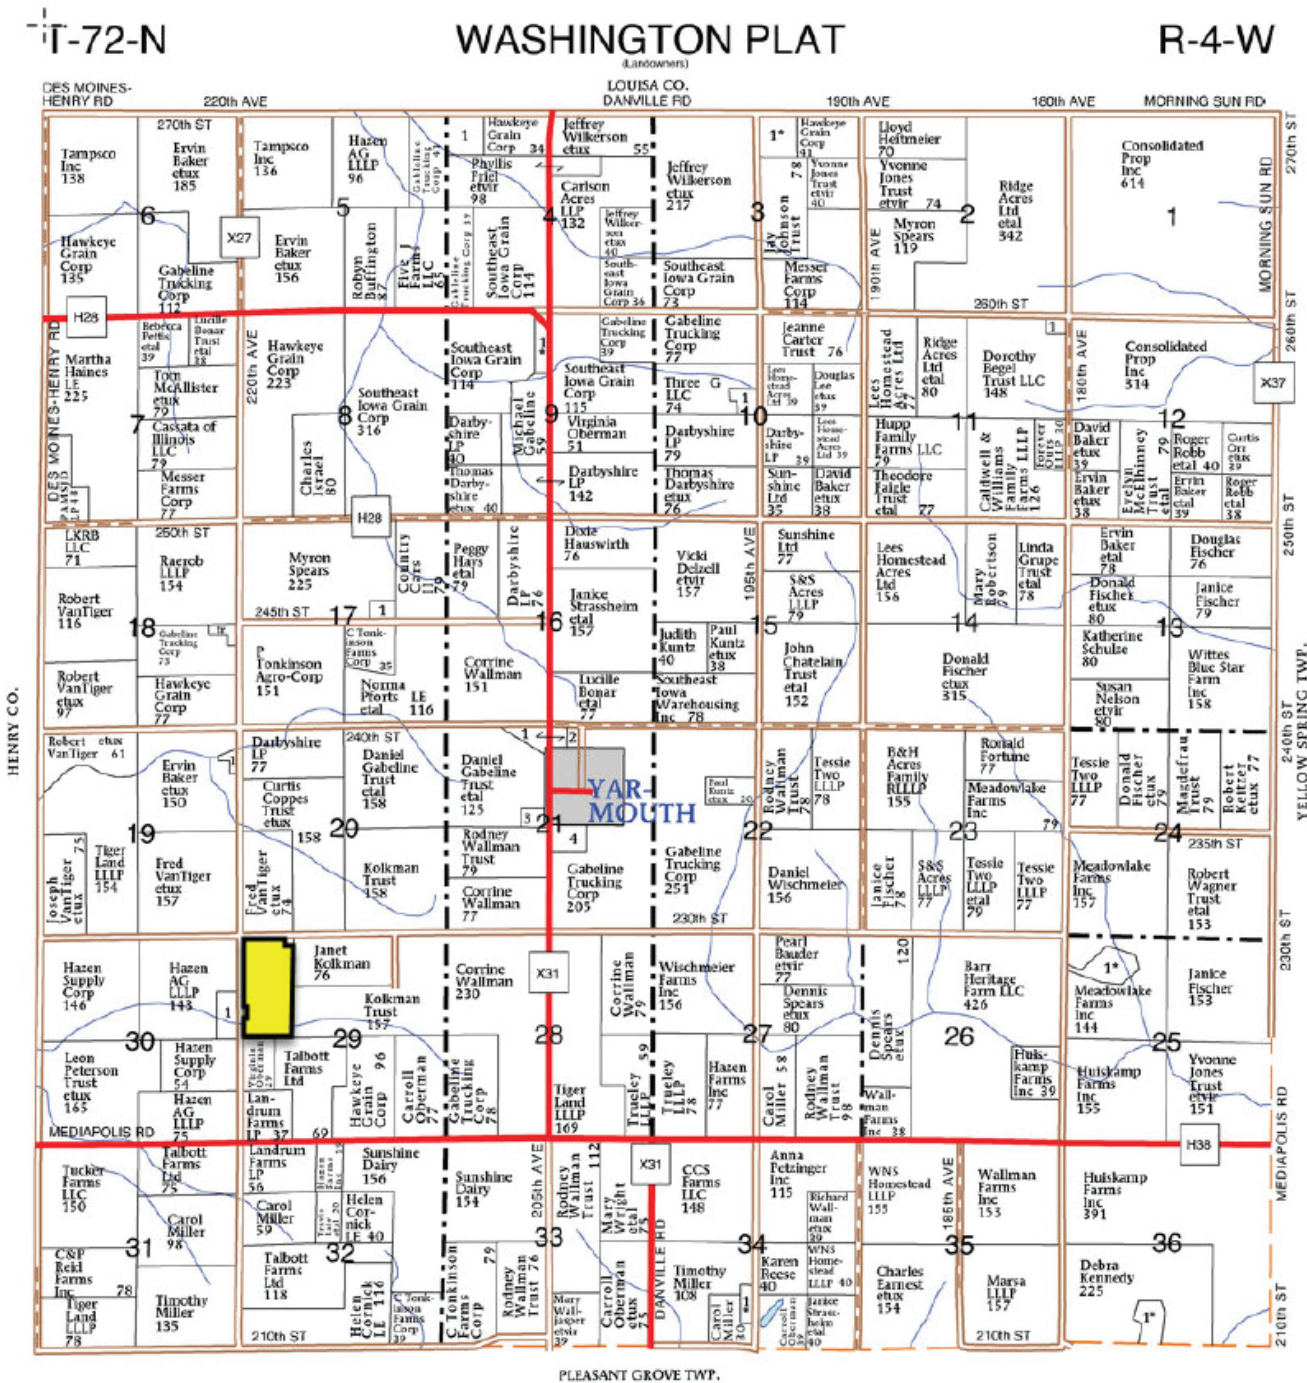

Growthland

Appraisals, Management, Brokerage, & Advising

Plat Map

Des Moines County, IA
75 Acres M/L

DISCLAIMER: All information contained in this document has been provided by the subject company to Growthland and, while believed to be correct, has not been verified. Accordingly, Growthland makes no representations or warranties as to the accuracy and truthfulness of such information. The recipient hereof acknowledges that Growthland shall not be liable for any loss or injury suffered by said recipient in any way connected to the delivery by Growthland of this document.