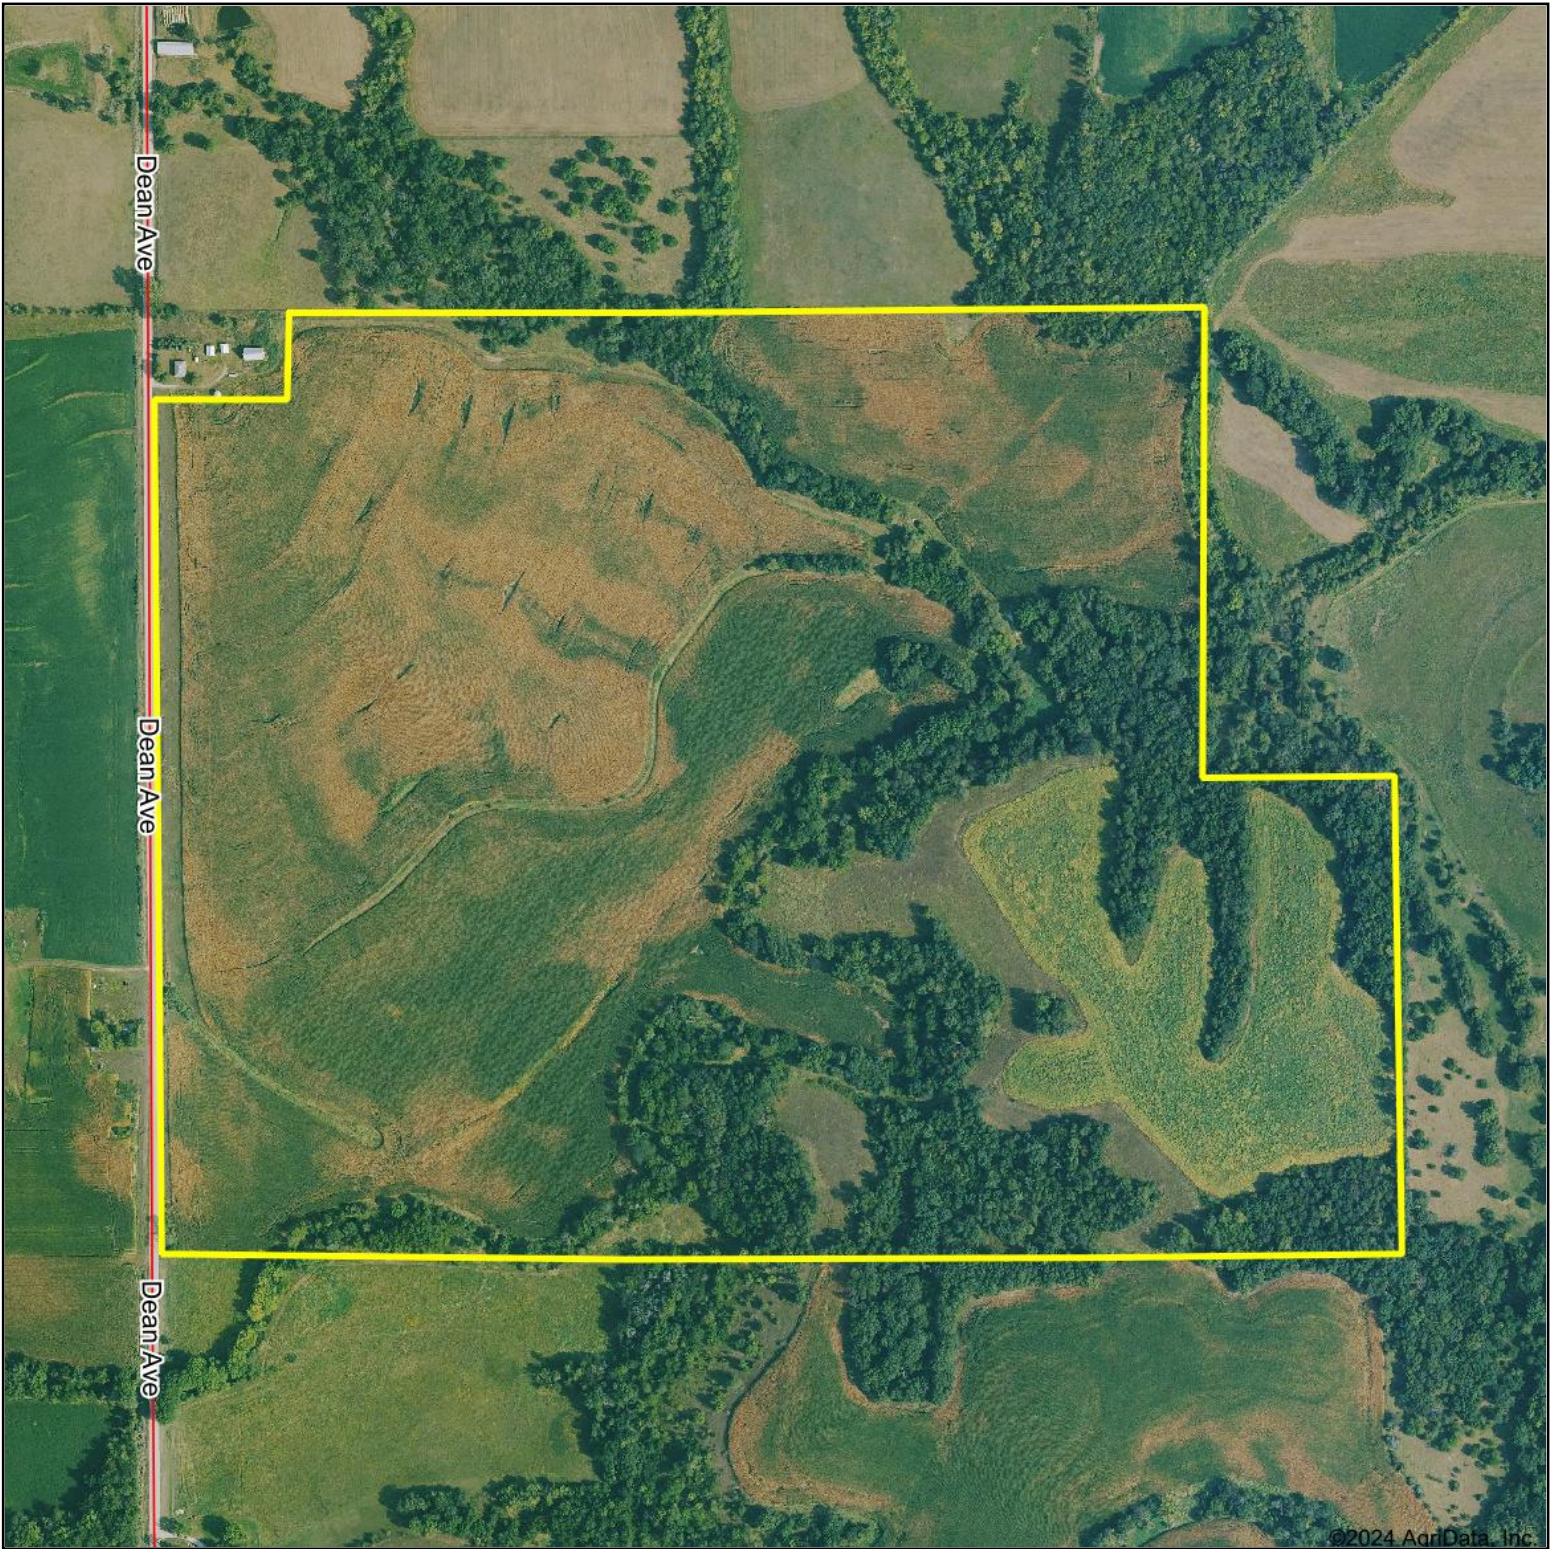

Aerial Map

©2024 AgriData, Inc.

Growthland

Boundary Center: 41° 11' 37.82, -92° 47' 13.2

23-74N-17W
Mahaska County
Iowa

Maps Provided By:

© AgriData, Inc. 2023

www.AgriDataInc.com