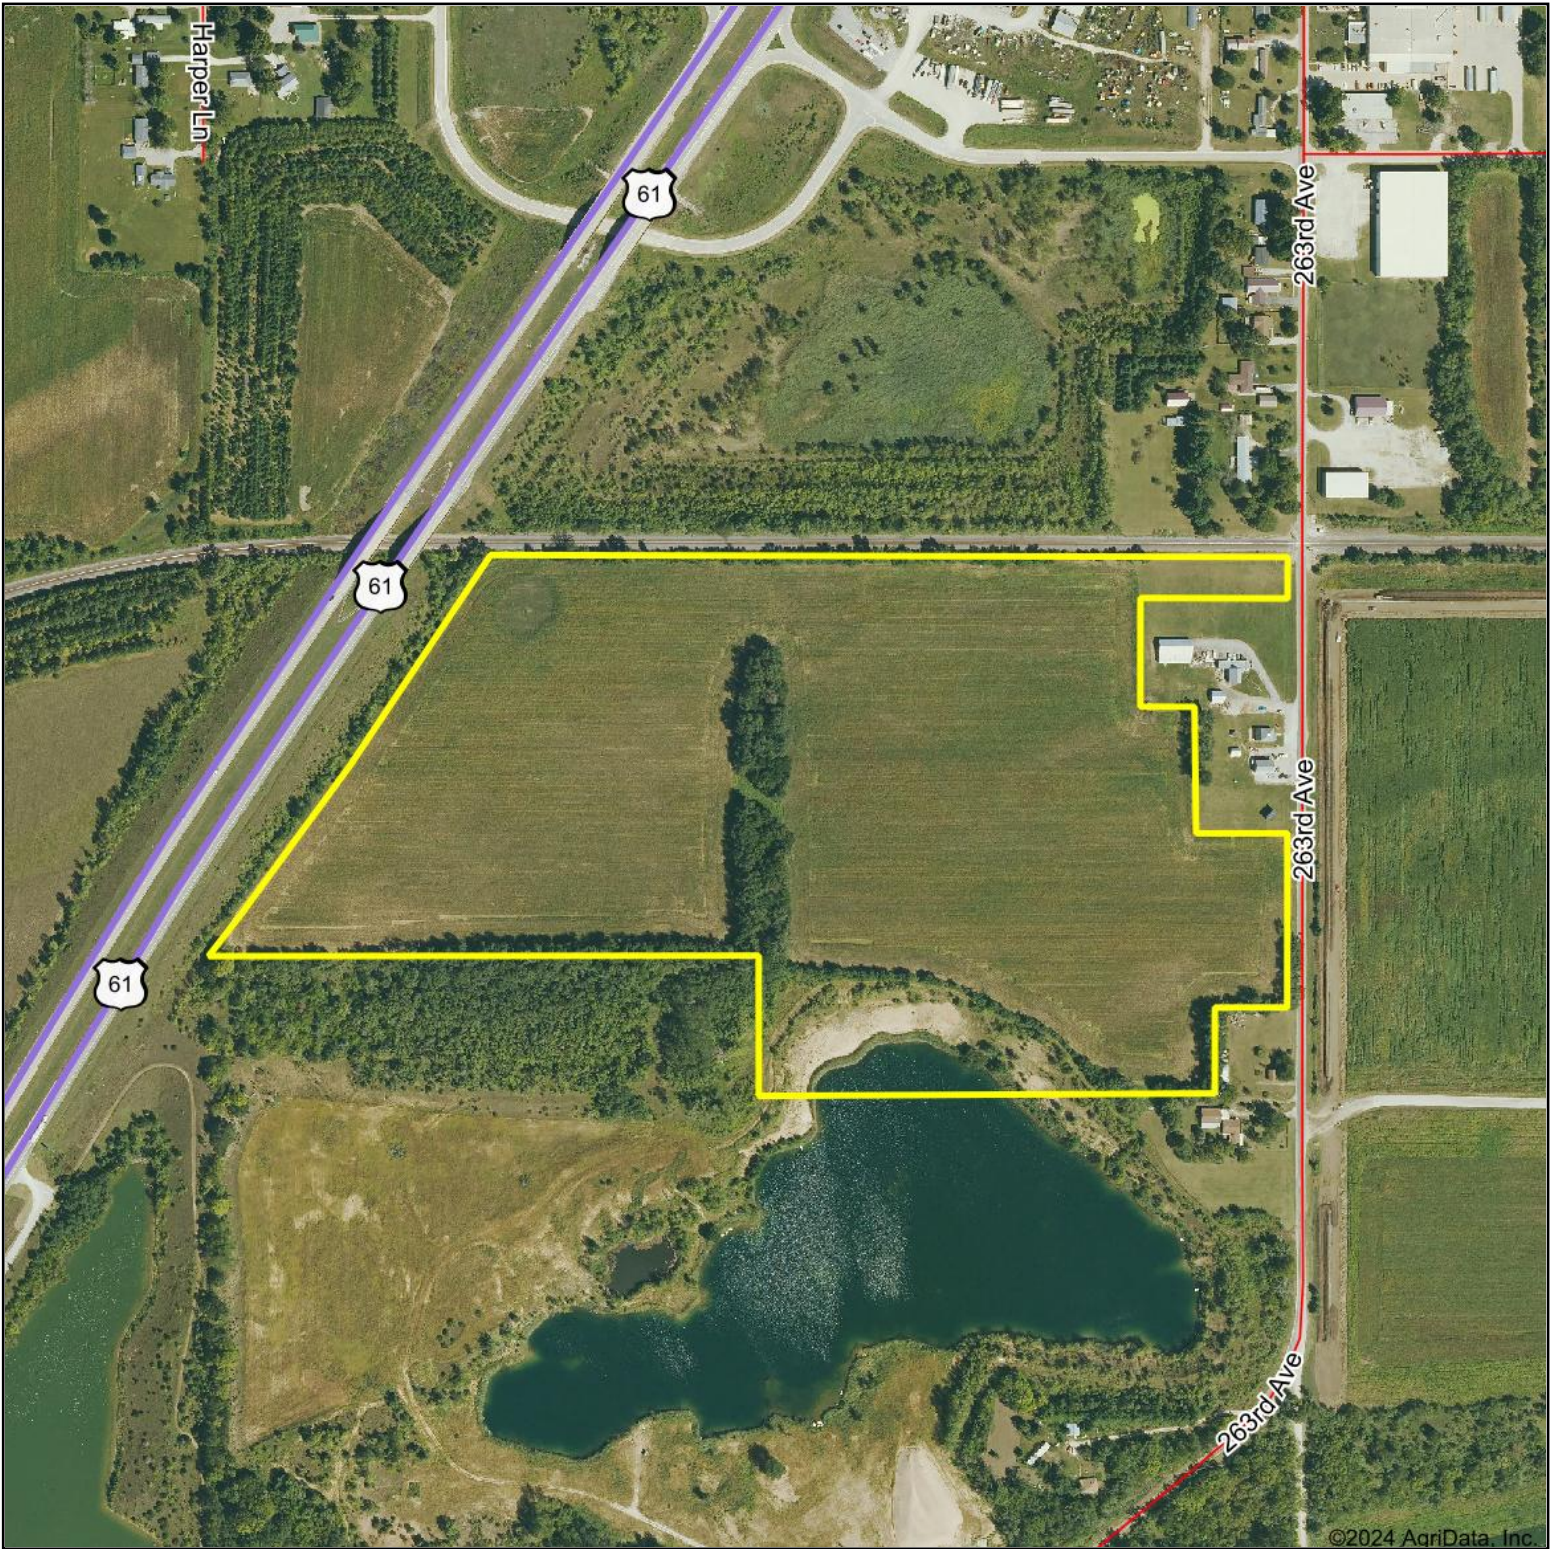

Aerial Map

Boundary Center: 40.615469, -91.411545

Growthland

10-67N-5W
Lee County
Iowa

Maps Provided By:
 **surety**[®]
CUSTOMIZED ONLINE MAPPING
© AgriData, Inc. 2023 www.AgriDataInc.com