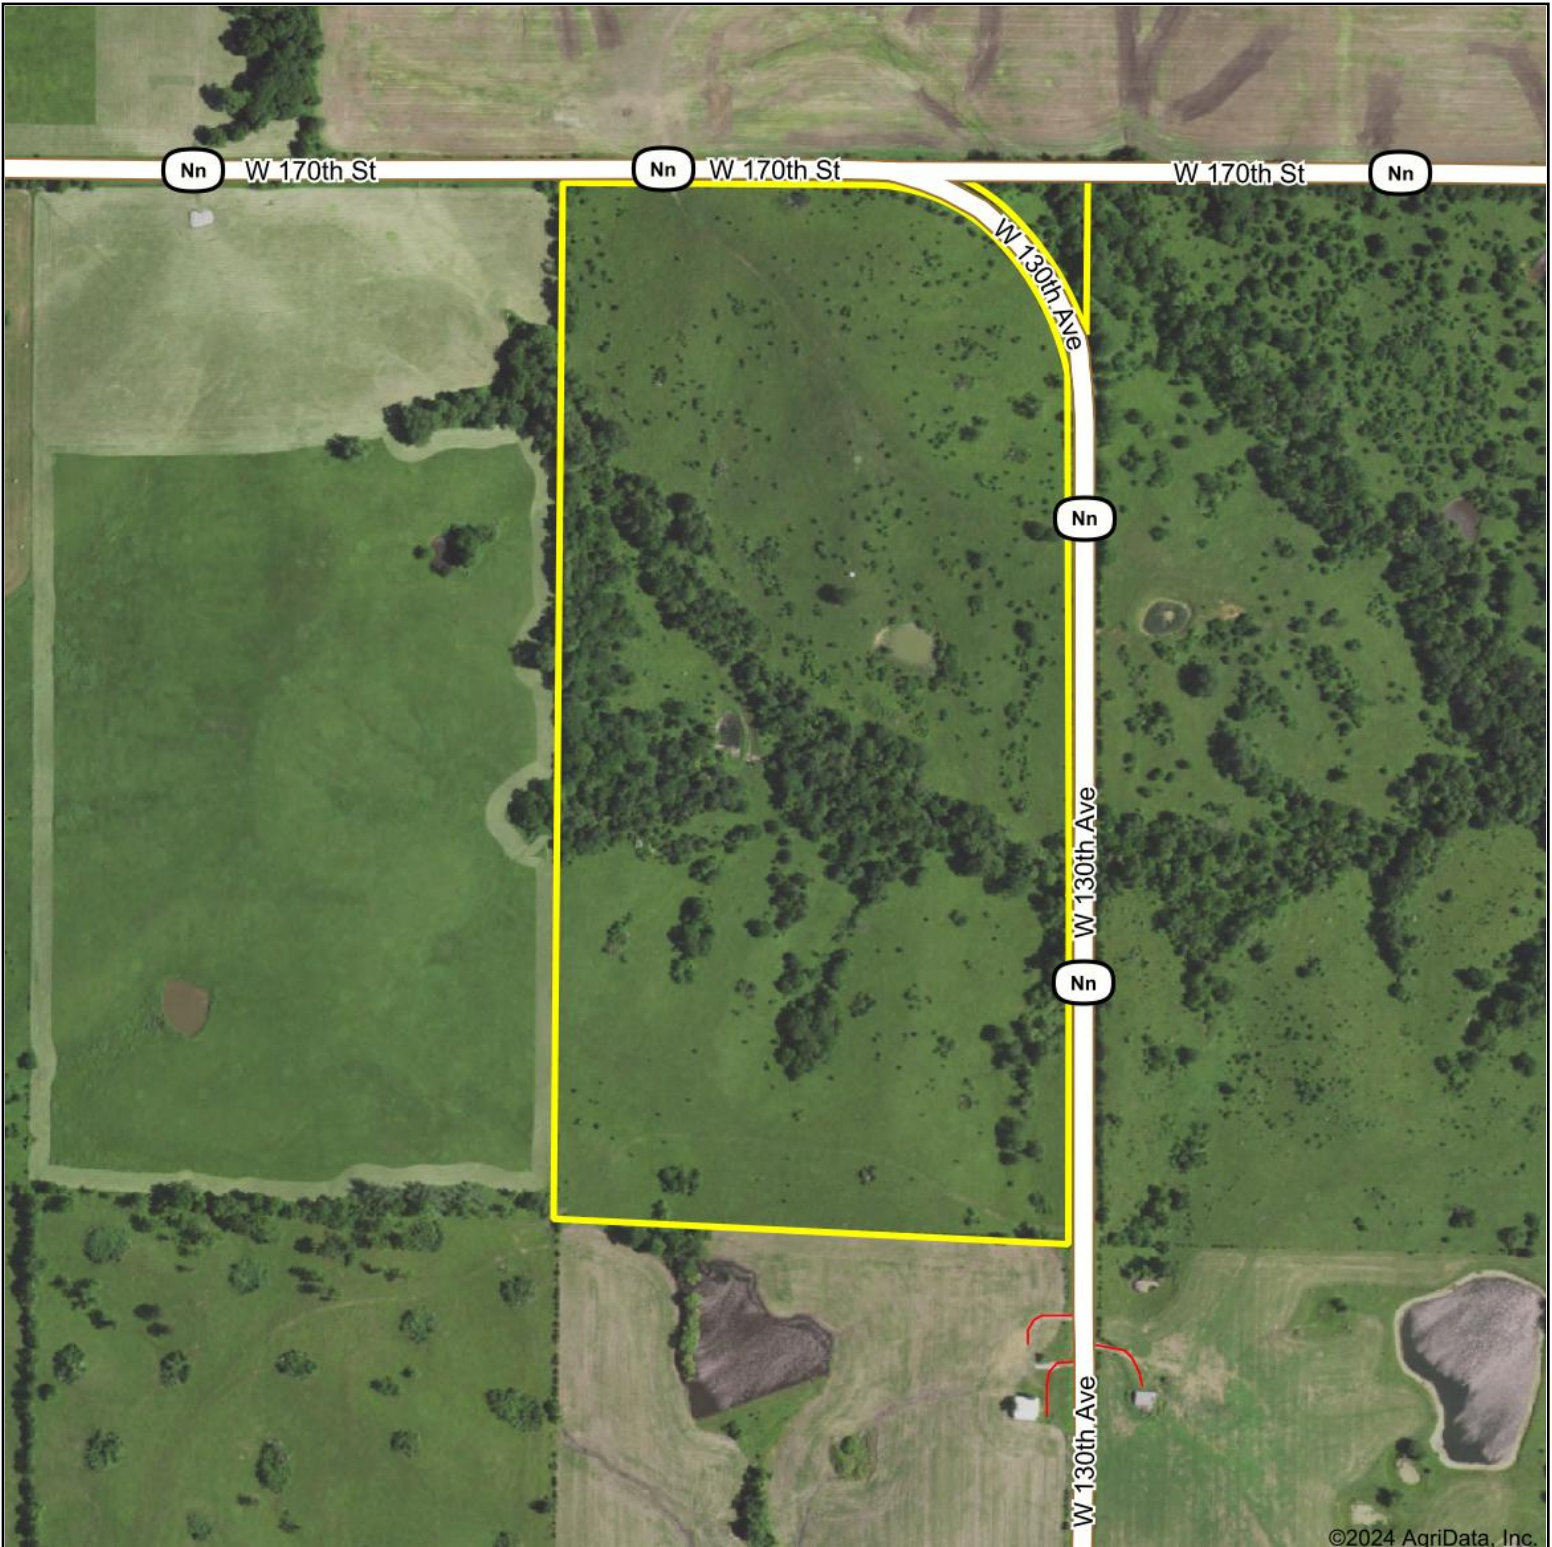

Aerial Map

©2024 AgriData, Inc.

Boundary Center: 40.466965, -94.179345

Growthland

5-65N-29W
Harrison County
Missouri

Maps Provided By:

© AgriData, Inc. 2023

www.AgriDataInc.com