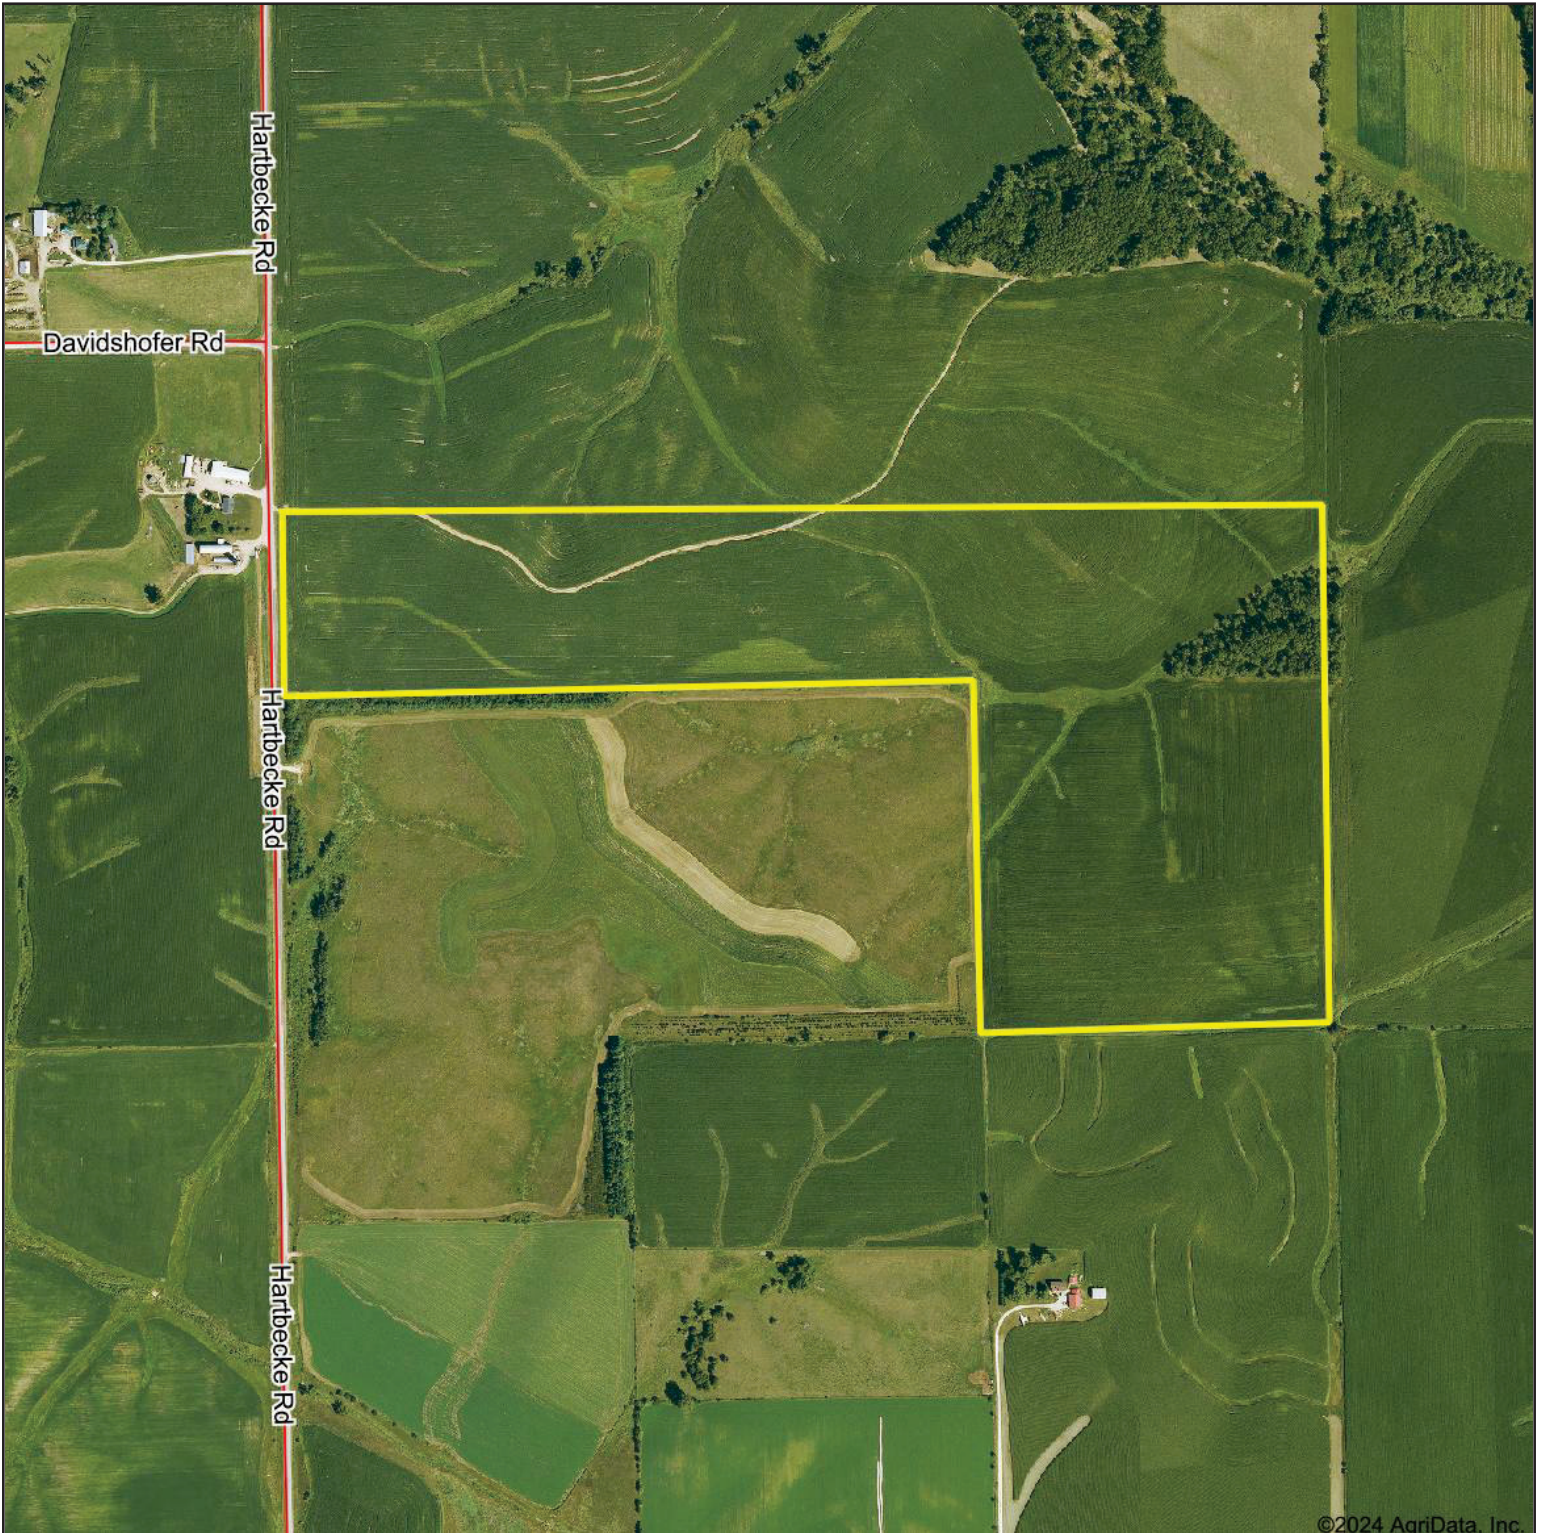

Aerial Map

Growthland

Boundary Center: 42.399767, -90.963978

28-88N-1W
Dubuque County
Iowa

Maps Provided By:

© AgriData, Inc. 2023 www.AgriDataInc.com

*Boundaries may vary pending survey. Please call John Airy at (319)-350-0474 with any questions!