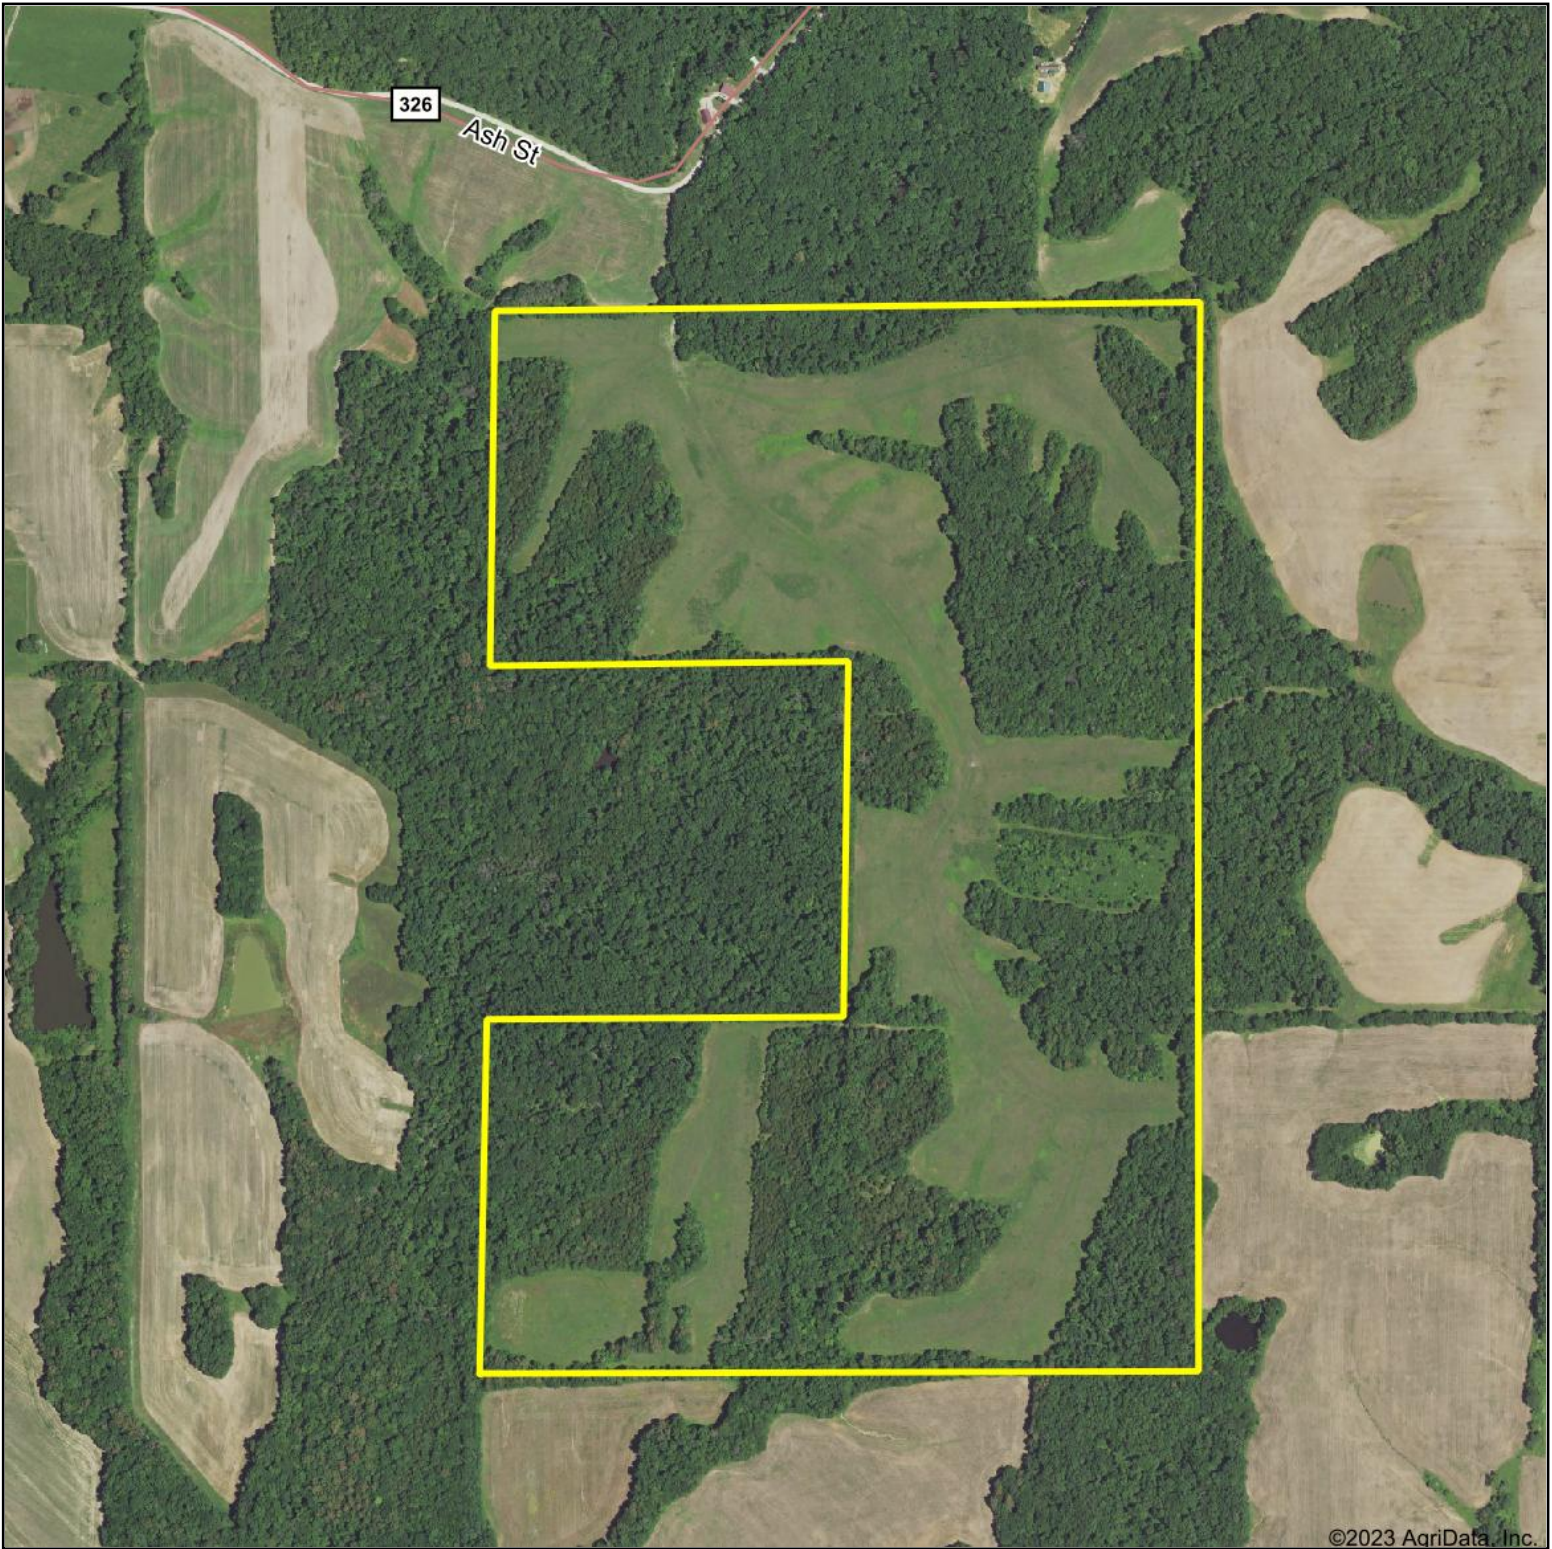

Aerial Map

©2023 AgriData, Inc.

Growthland

Boundary Center: 40.135318, -91.865133

35-62N-9W
Lewis County
Missouri

Maps Provided By:

© AgriData, Inc. 2023 www.AgriDataInc.com