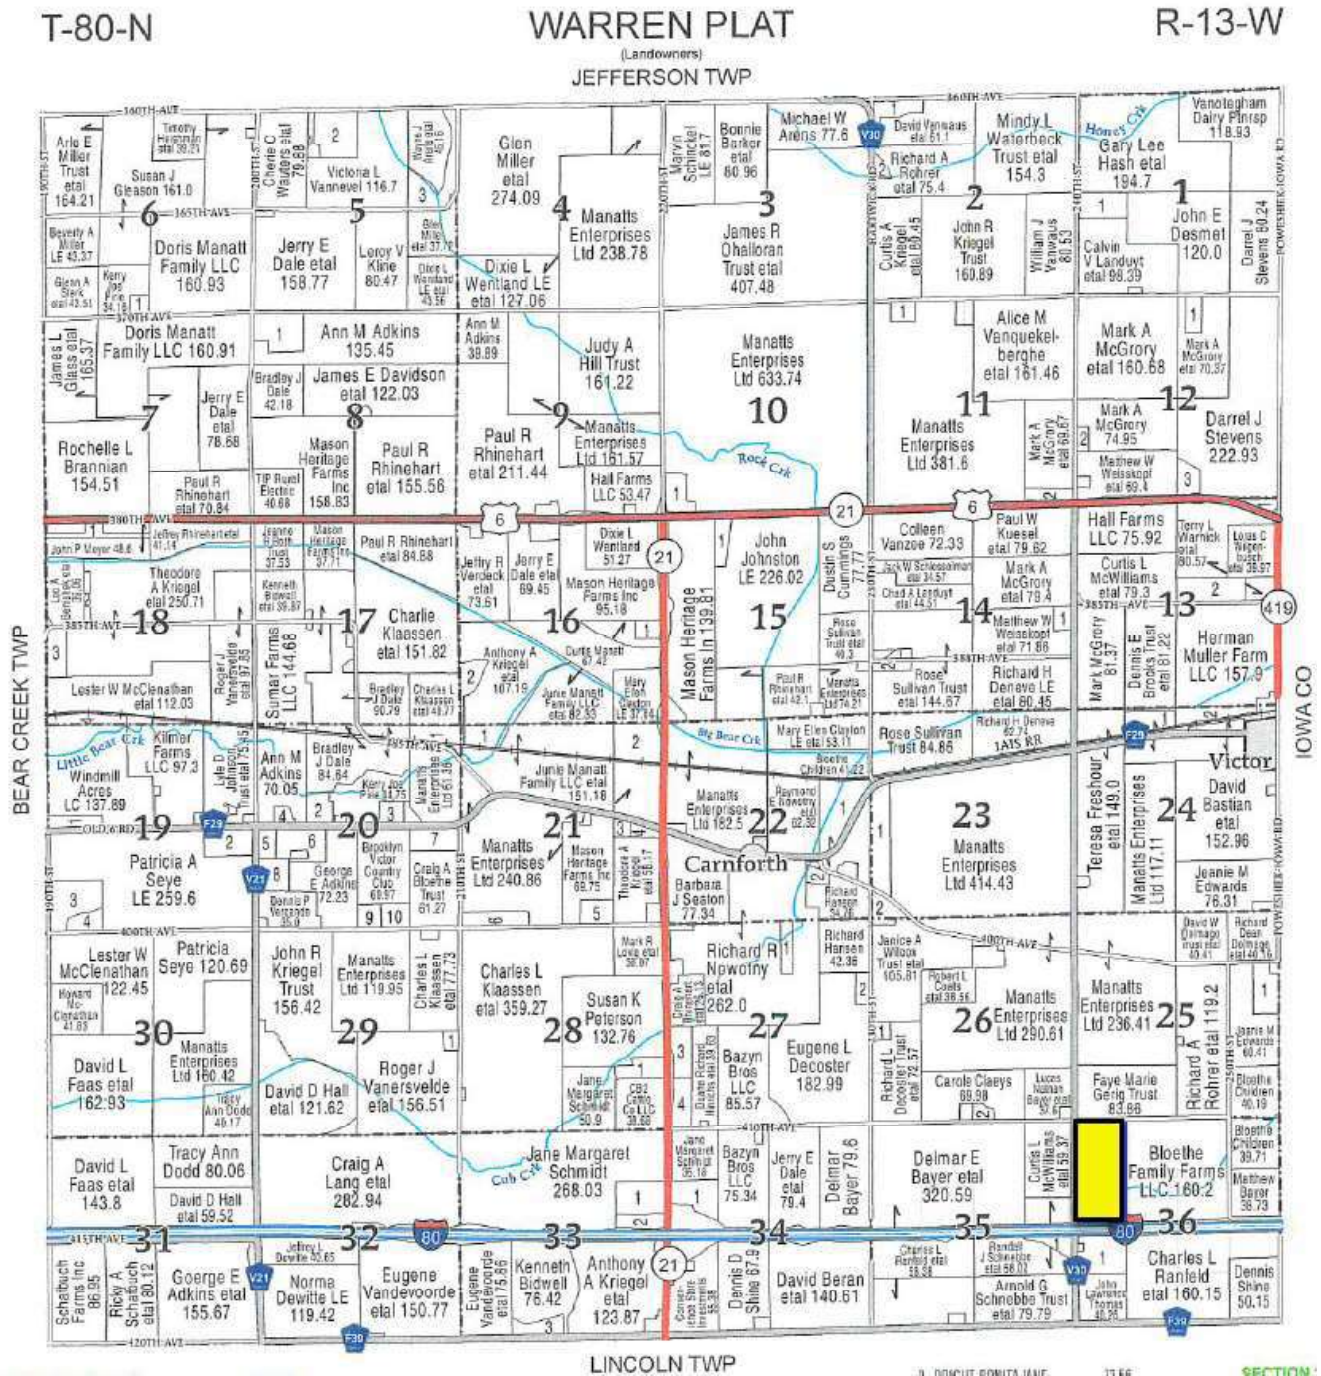

Growthland

Appraisals, Management, Brokerage, & Advising

Plat Map

Poweshiek County, IA
80 Acres M/L

DISCLAIMER: All information contained in this document has been provided by the subject company to Growthland and, while believed to be correct, has not been verified. Accordingly, Growthland makes no representations or warranties as to the accuracy and truthfulness of such information. The recipient hereof acknowledges that Growthland shall not be liable for any loss or injury suffered by said recipient in any way connected to the delivery by Growthland of this document.