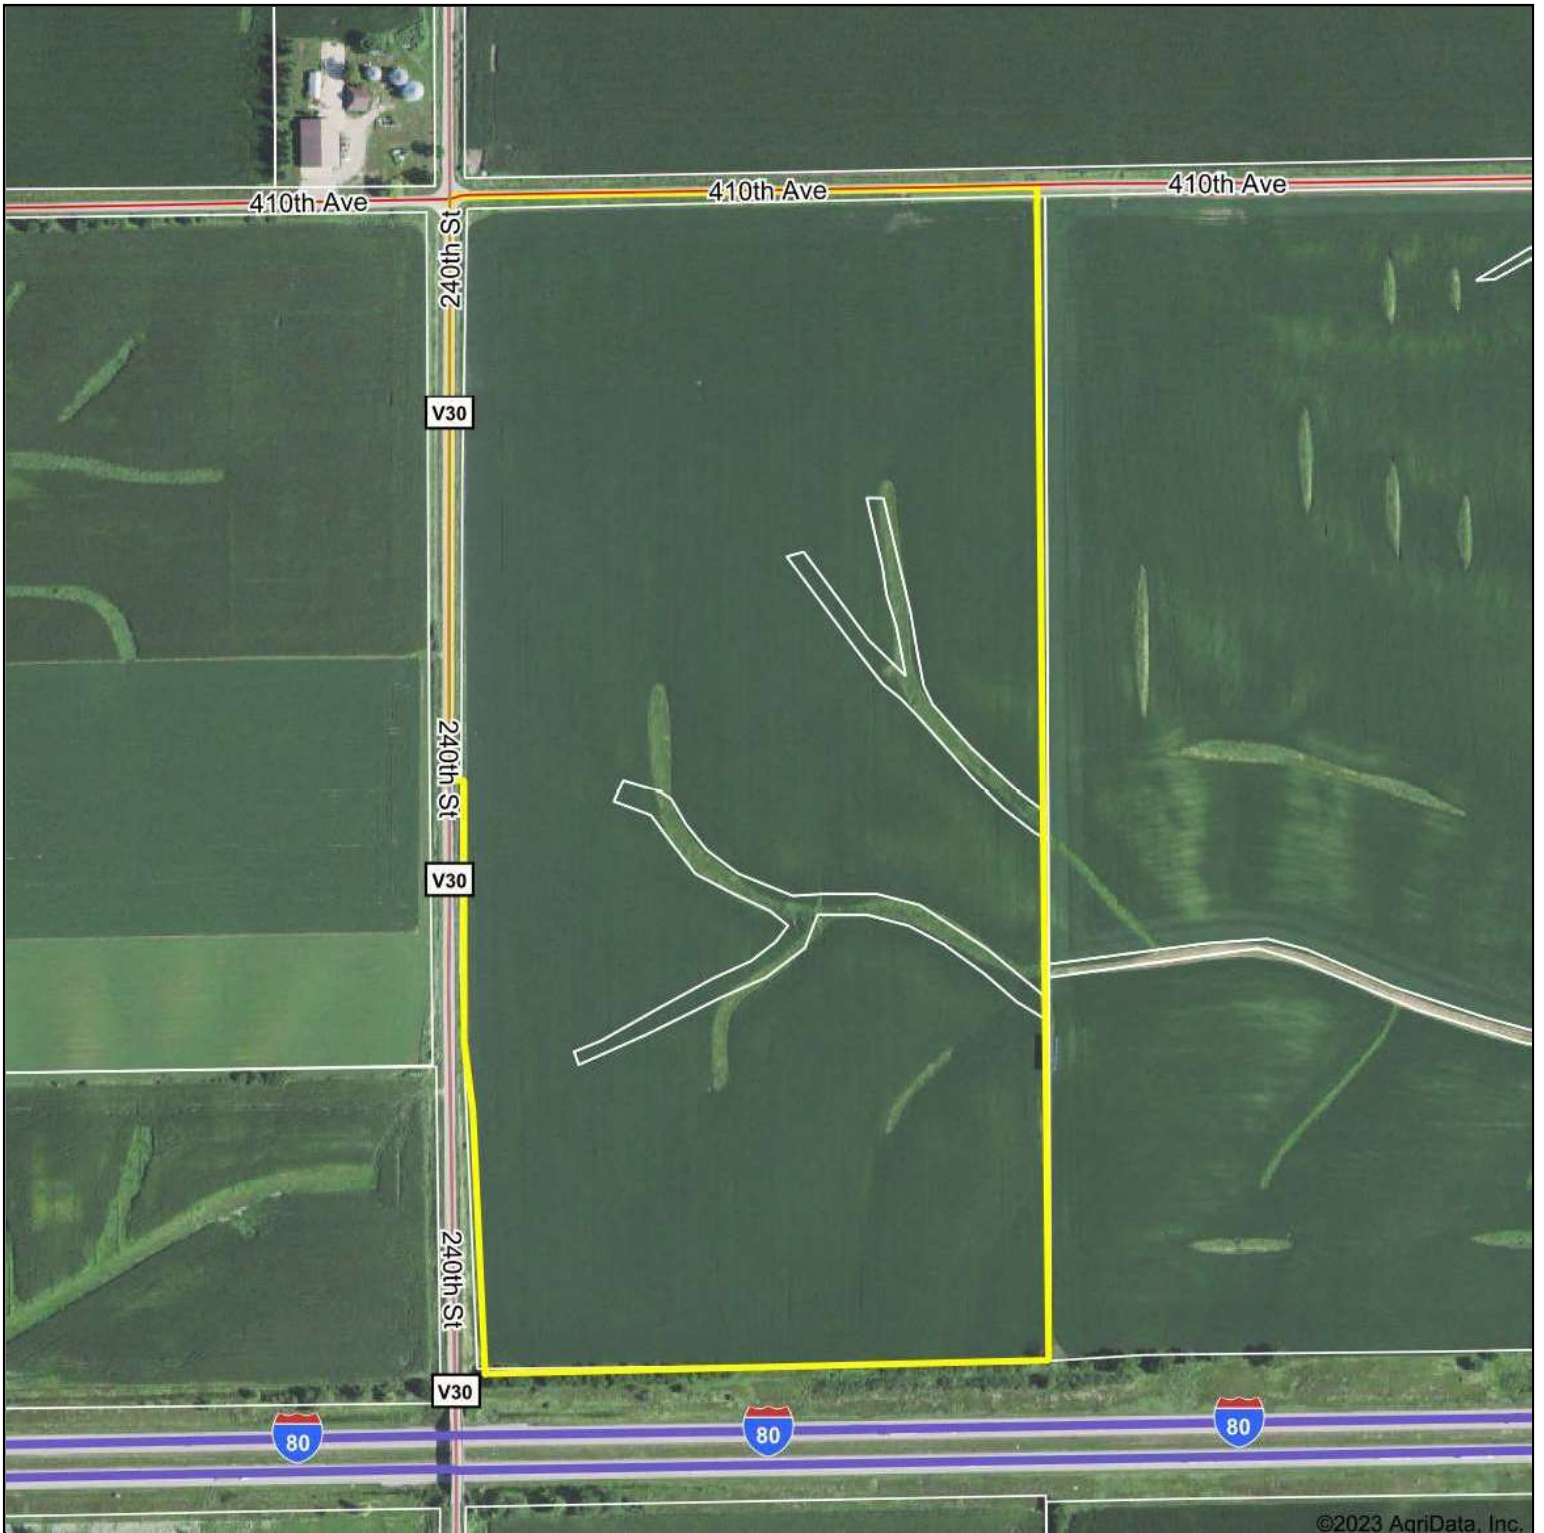

Aerial Map

Growthland

Boundary Center: 41.699796, -92.316887

36-80N-13W
Poweshiek County
Iowa

Maps Provided By:

© AgriData, Inc. 2023 www.AgriDataInc.com