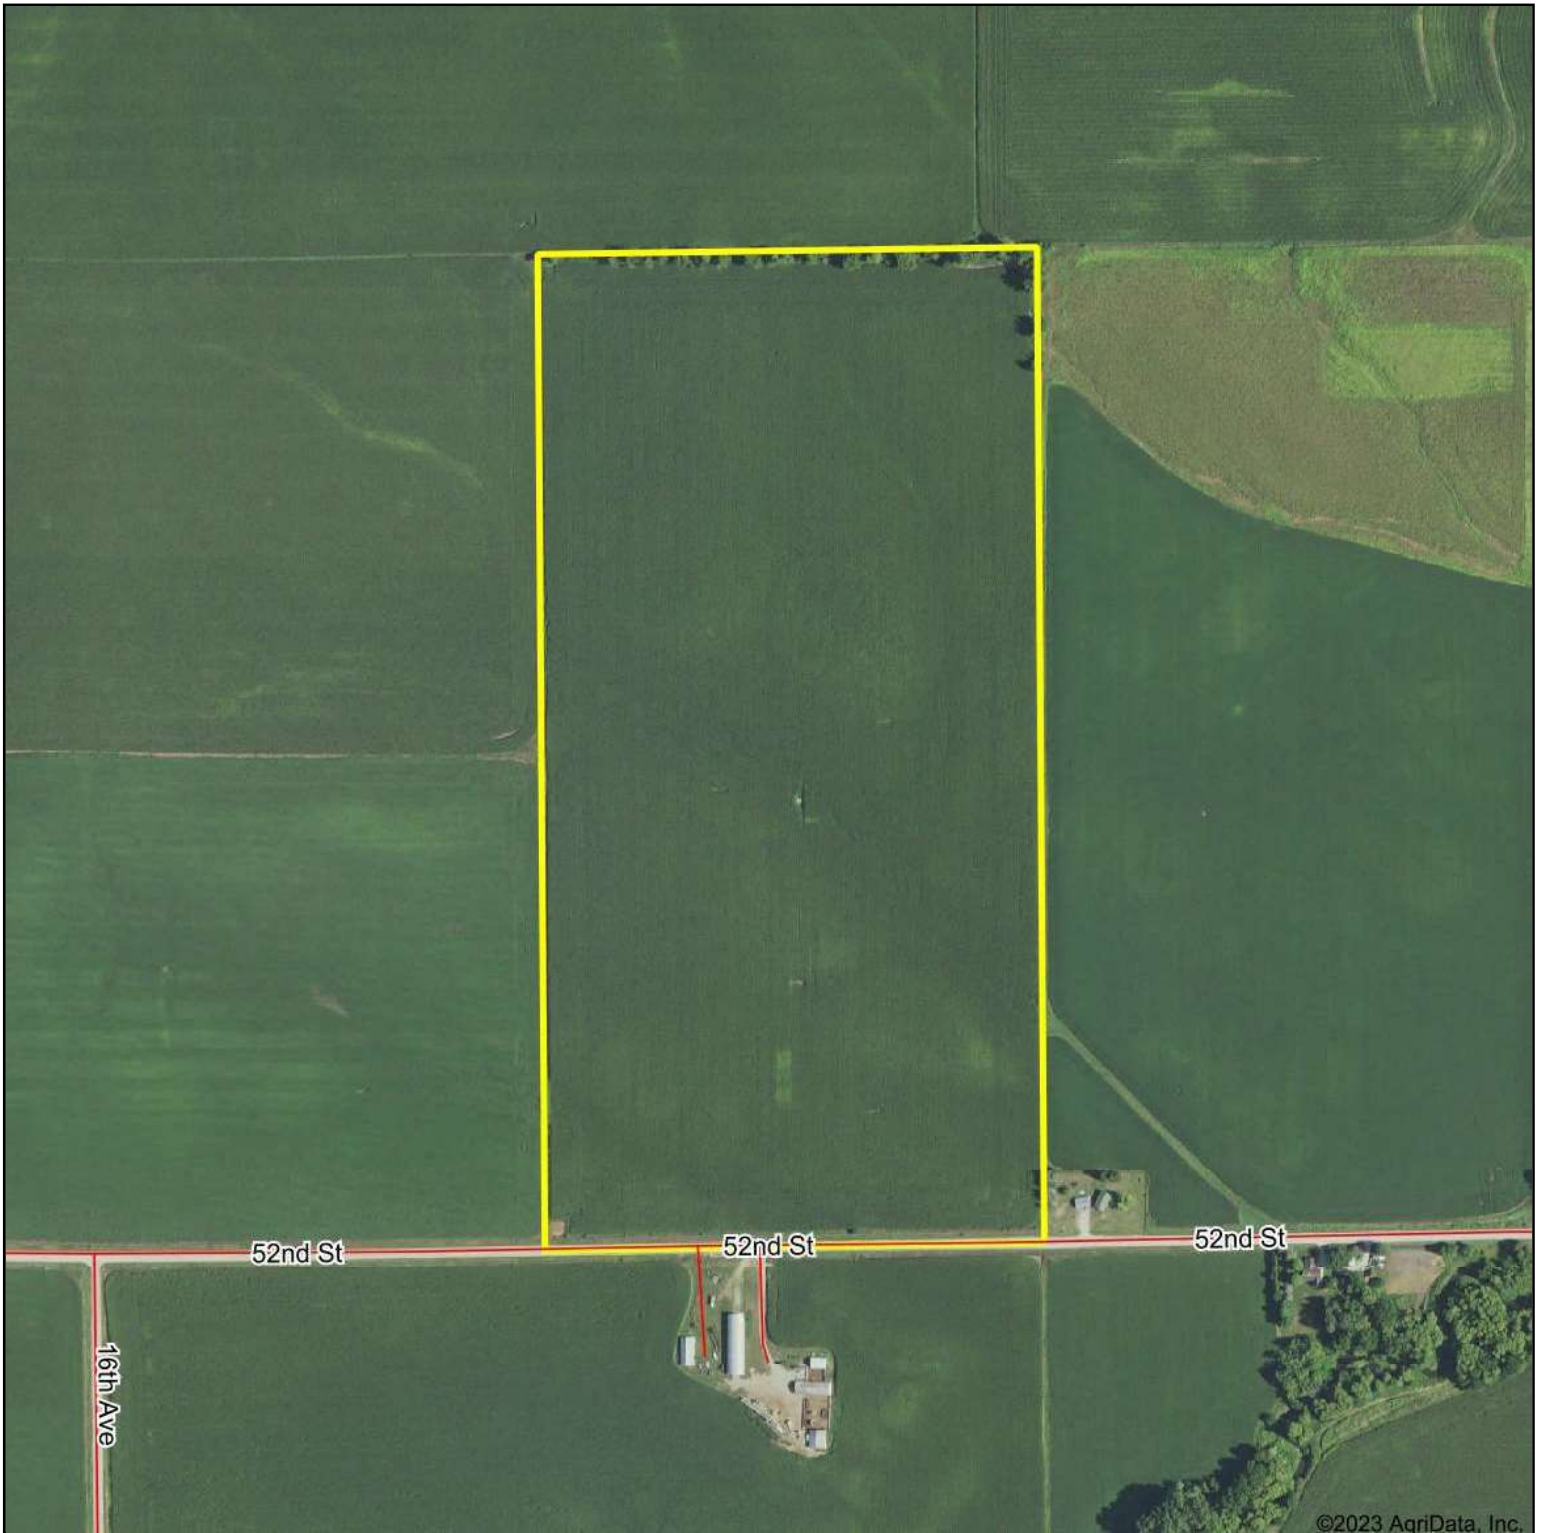

Aerial Map

Growthland

Boundary Center: 42.272102, -92.174291

7-86N-11W
Benton County
Iowa

Maps Provided By:

© AgriData, Inc. 2023 www.AgriDataInc.com