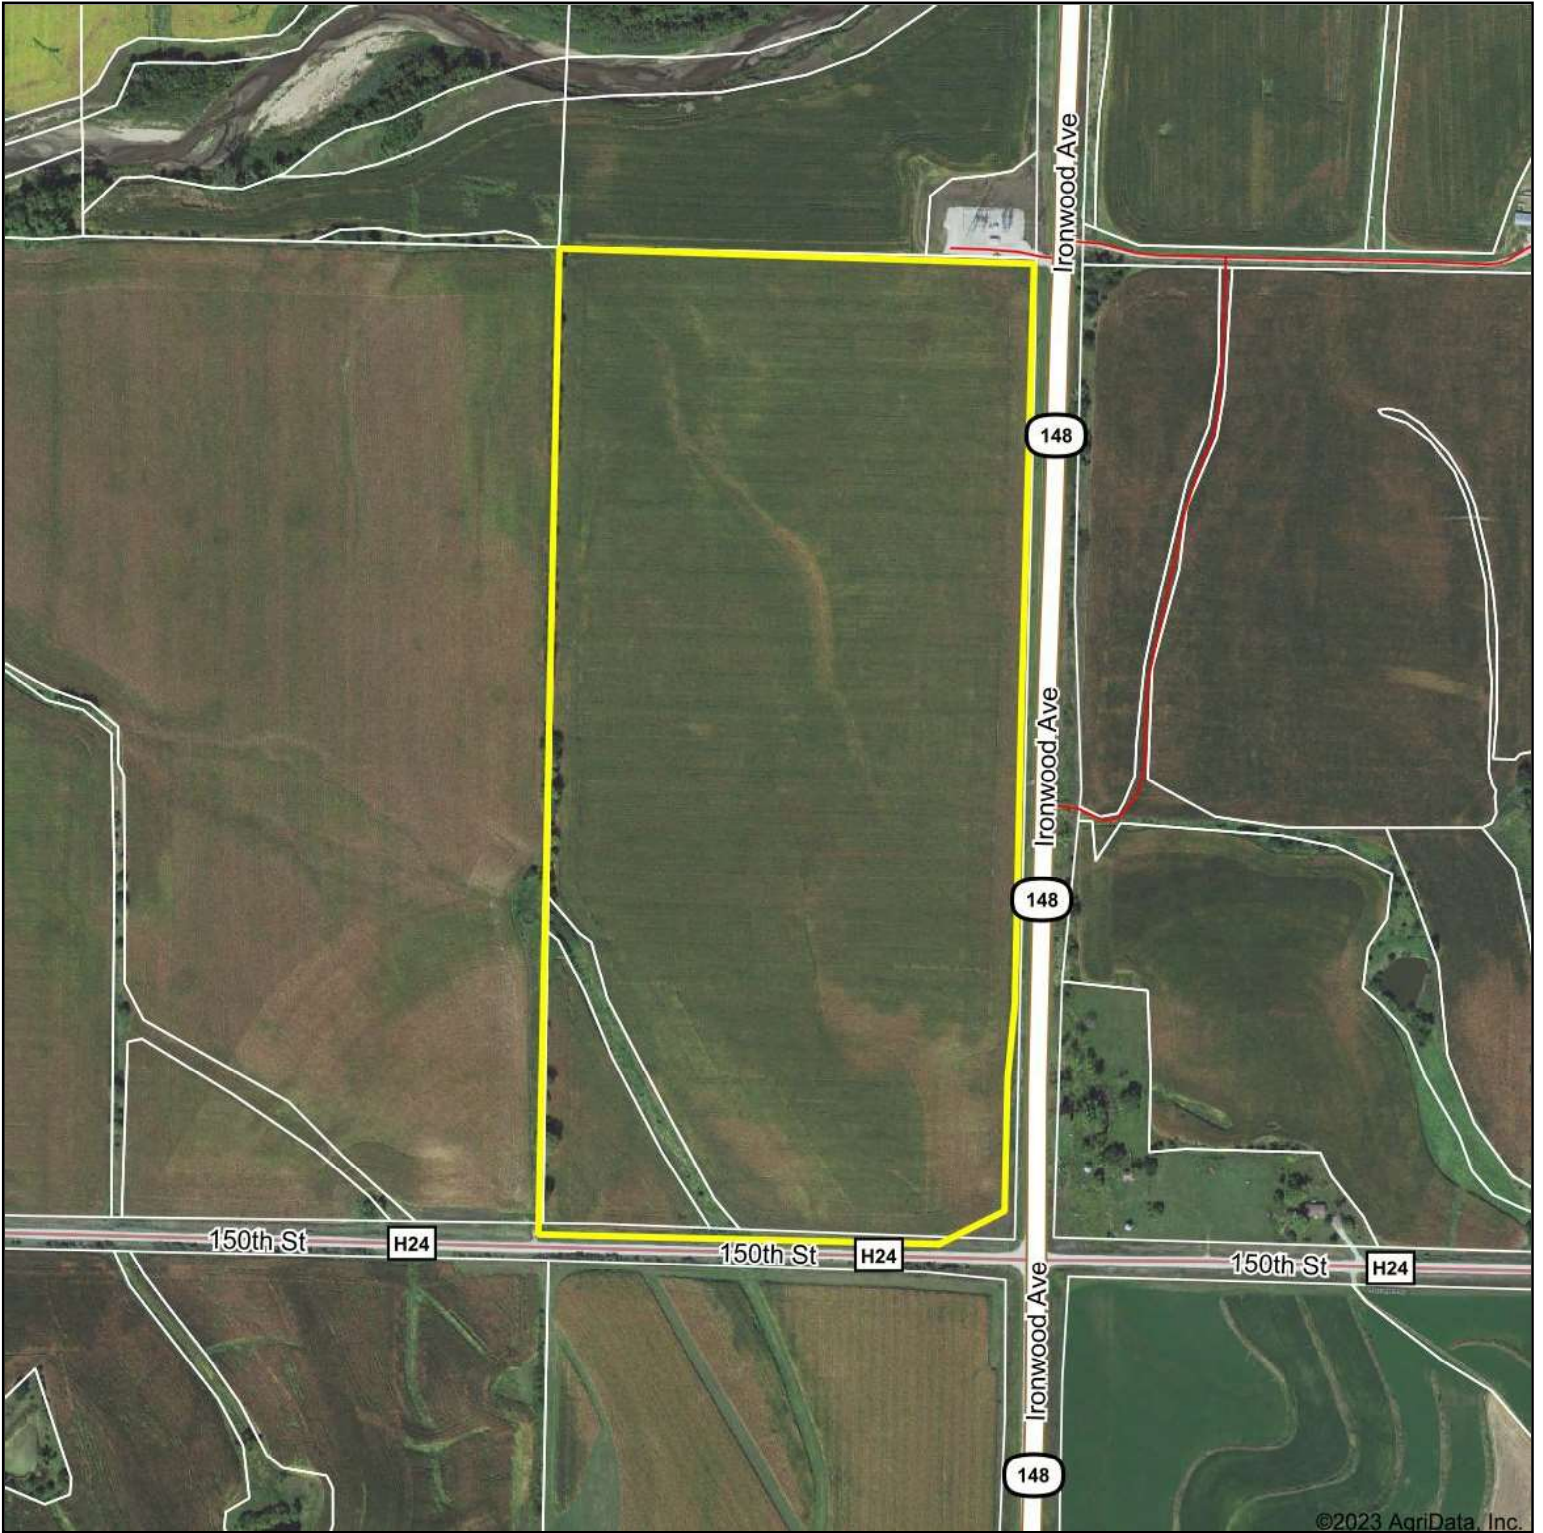

# Aerial Map

# Growthland

Boundary Center: 41.090094, -94.759792

0ft 578ft 1155ft

**28-73N-34W**  
**Adams County**  
**Iowa**

Maps Provided By:

© AgriData, Inc. 2023 www.AgriDataInc.com

Field borders provided by Farm Service Agency as of 5/21/2008.