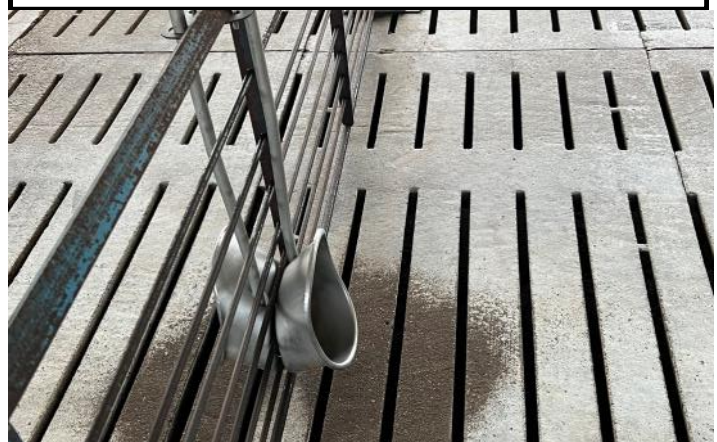

Highlights:

1. Site was re-built from the concrete up in 2017 due to storm damage. This included but not limited to: feeders, gating, side-walls, ceilings, rafters, and roof.
2. Fully enclosed insulated chute with office area.
3. Located on two acres and has manure rights surrounding the site.
4. Water provided by onsite well.
5. **Estimated to be priced at 60 % cost of a new facility with major remodel already complete.**

2017 Updates

- Farmweld Feeders and Gating
- Stainless steel water cups
- Side-walls and curtains
- Metal ceiling
- Rafters and insulation
- Metal roof
- Ventilation controllers
- Enclosed office and chute

Growthland

Name recently changed from Agri-Management Services

Photos

Feeder to Wean Site

Curtains

Room Controller

Farrow Room Controller

Room View